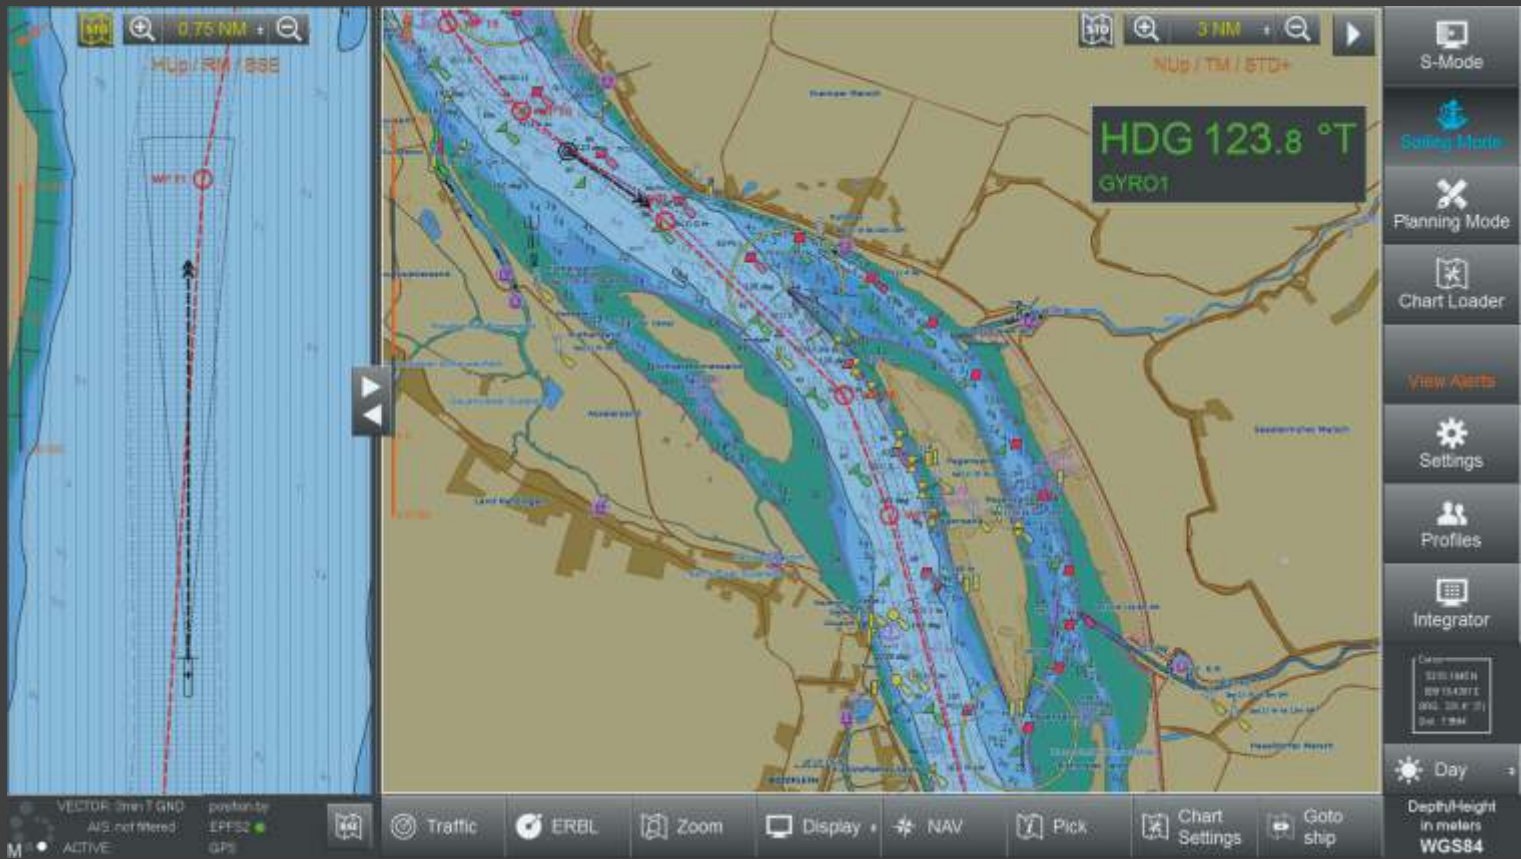

eGlobe G2

The first smart ECDIS

All brilliant things are simple.

Touchscreen technologies make our life easier. ChartWorld ECDIS

eGlobe G2 opens the new era of mariner friendly solutions.

Its optimised set of features reduces “design related incidents”.

Created by nautical officers experienced in paperless navigation,

eGlobe G2 is the true, easy to use, smart ECDIS.

- Intuitive touch controls including pinch zoom, target touch and easy to use handles for route planning and manual chart updates, dramatically reduce the learning curve for users.
- „Smart” chart management delivers one-touch operation for updates, permits and new charts.
- Easy to activate scenario dependent profiles.
- Flexible, configurable user interface with easy and quick access to functions.
- Optimised functionality – the best combination of usability and efficiency for grounding avoidance.
- Integrated “Watch handover” checks assuring confidence in the system settings during handover.
- Easy presentation of reports and status to PSC and Vetting.
- Comes in a complete pack ready to install, with mounting brackets and fast fit cable. Keyboard and deck mount pedestal optionally available.